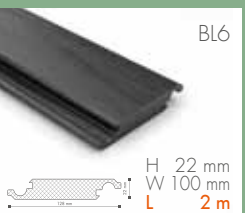

COLOURS

White	Grey	Dark Brown	Medium Brown
Light Brown	Dark Green	Antilles Green	Riviera Blue
Basque Red	Ocean Blue	Lavender Blue	

COLOURS

Montana*	Columbia*

* Couleurs identiques aux lames de terrasse
Gleiche Farben wie Terrassendielen
Dezelfde kleur als terrasplanken
Same colours as decking profiles
Montana/Columbia